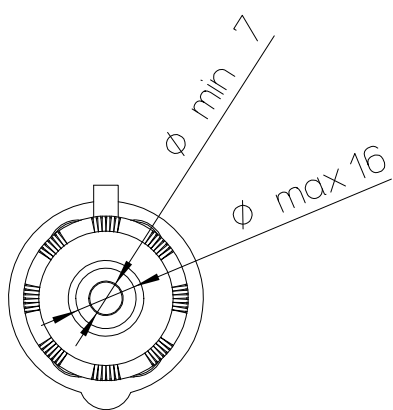

Diritti riservati All rights reserved

dimensions in mm
Date 19/05/2017
Sign. C. Mainini

PE 1643 SV
hoods, plugs, 2 poles + PE, 16A

Scale
1:2