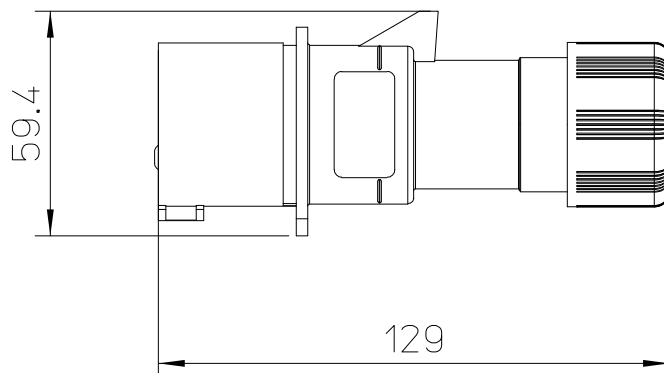

Diritti riservati All rights reserved

dimensions in mm
Date 19/05/2017
Sign. C. Mainini

PE 1643 SV
hoods, plugs, 2 poles + PE, 16A

Scale
1:2